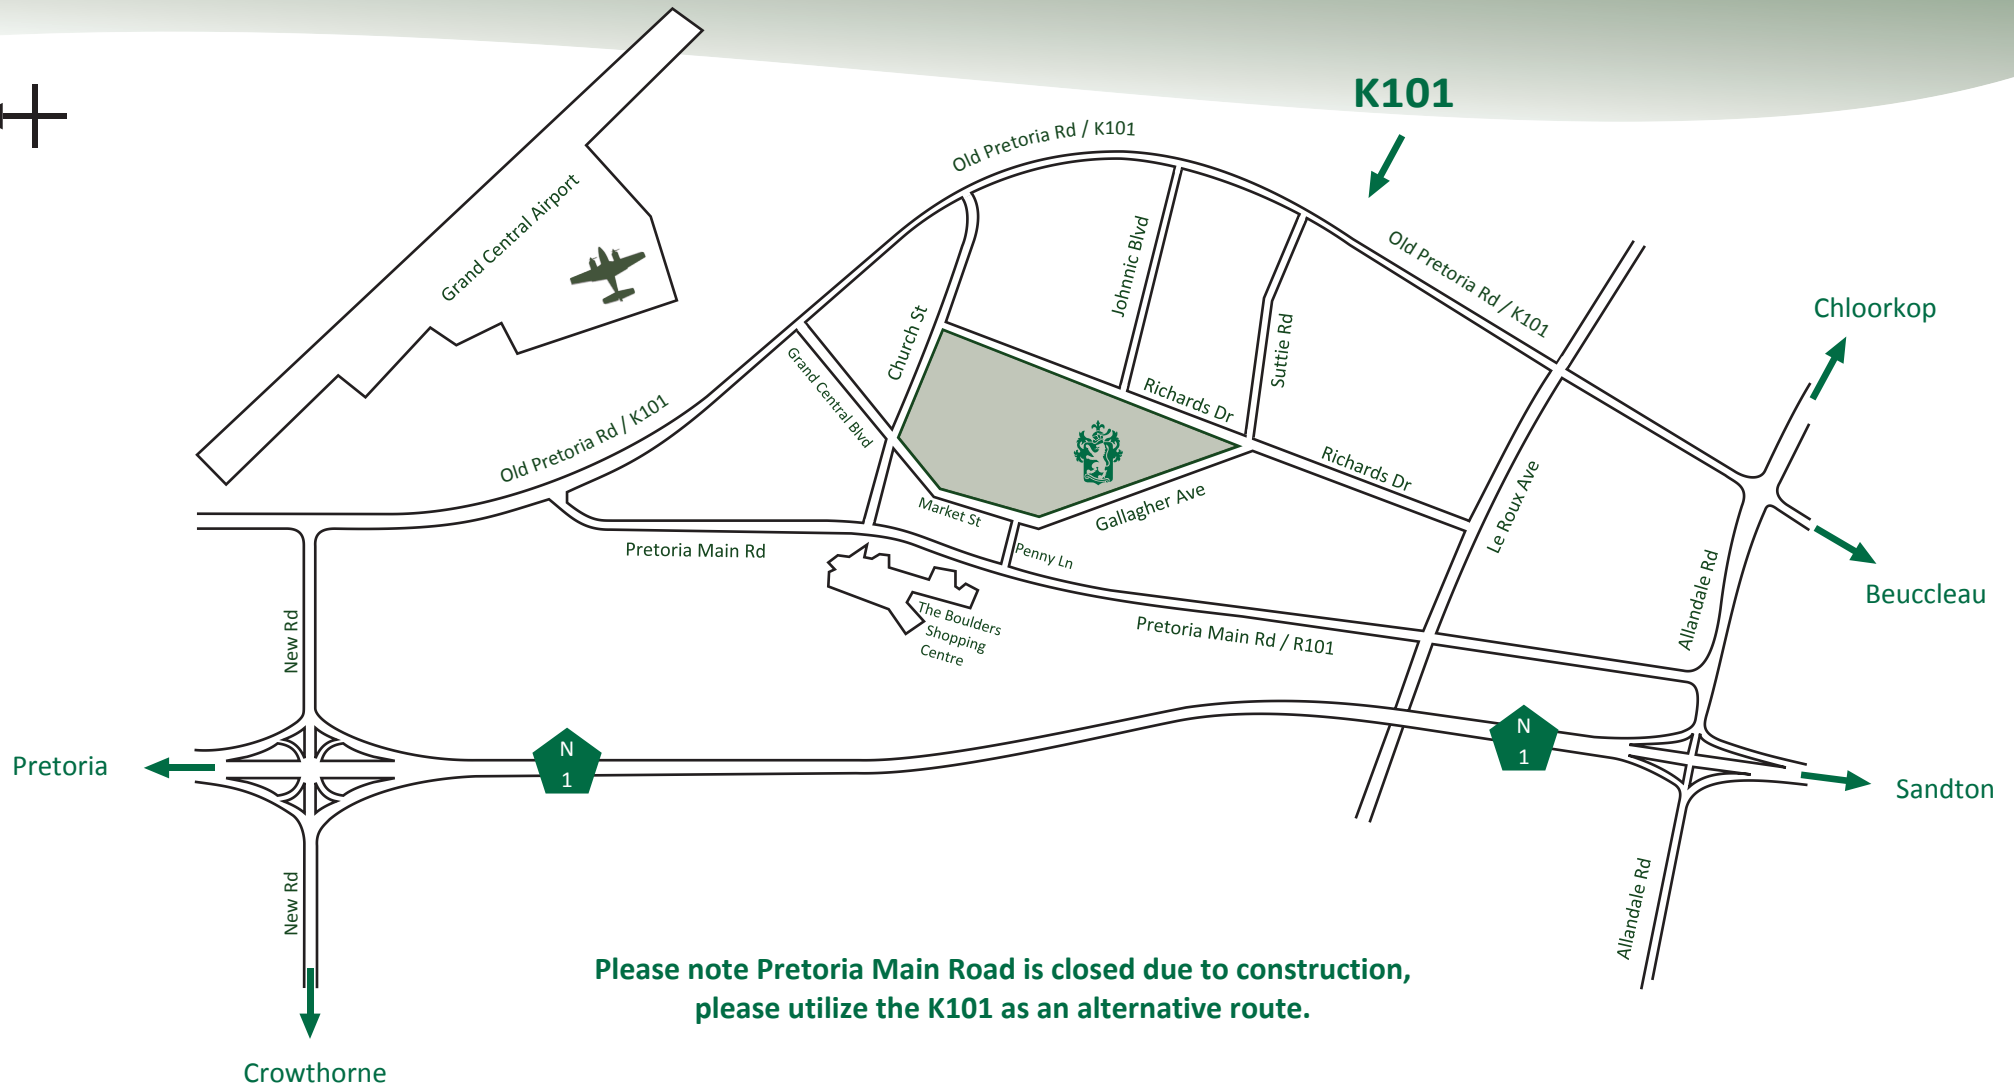

Gallagher map

GPS Co'ordinates:

South 26 degrees 0.022'

East 028 degrees 08.820'

19 Richards Drive Midrand
Johannesburg, Gauteng
South Africa
+27 11 266-3000
www.gallagher.co.za

GALLAGHER
Convention Centre 